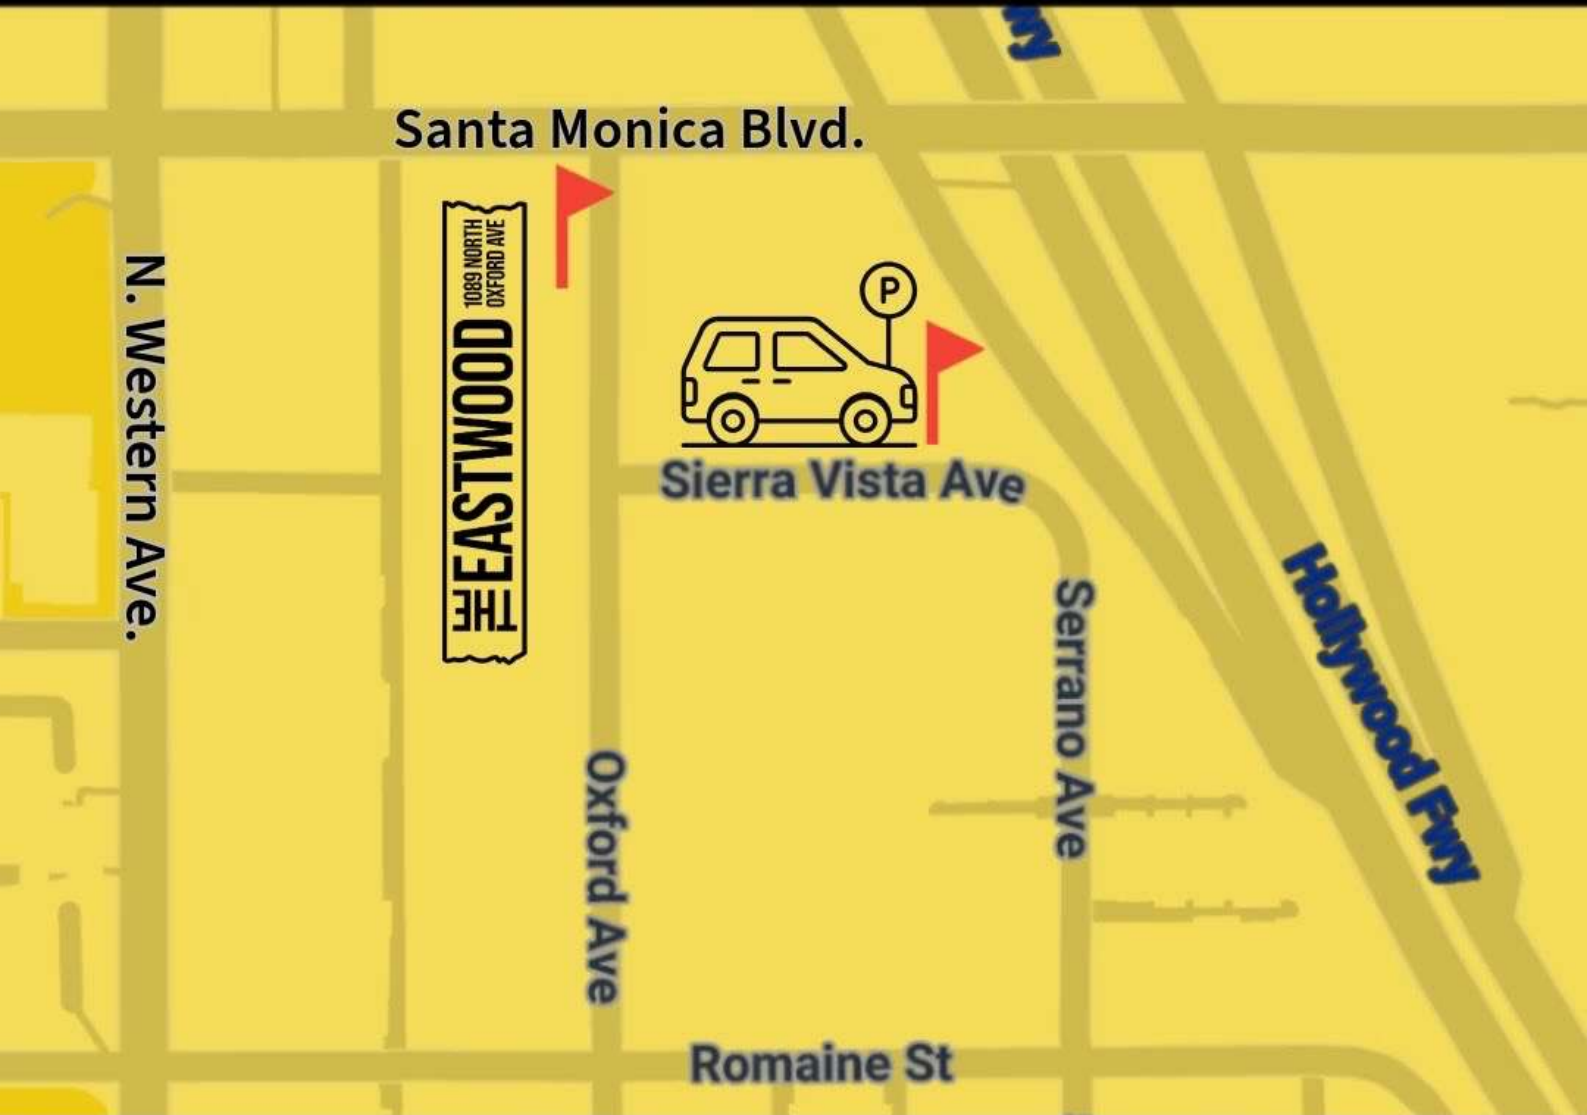

PAID PARKING LOT

5301 Sierra Vista Ave.
Los Angeles, CA 90029

\$10